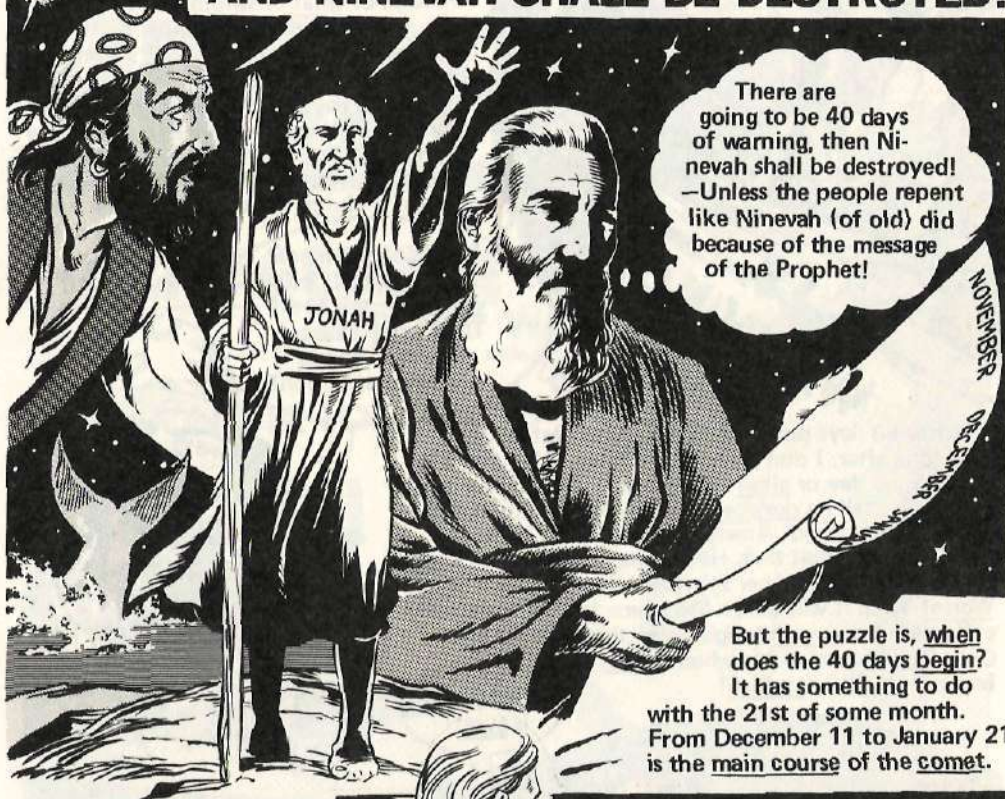

TRUE KOMIX
PRESENTS:
No. 280
DFD

40 DAYS!

-AND NINEVAH SHALL BE DESTROYED!

There are going to be 40 days of warning, then Nineveh shall be destroyed! —Unless the people repent like Nineveh (of old) did because of the message of the Prophet!

But the puzzle is, when does the 40 days begin? It has something to do with the 21st of some month. From December 11 to January 21 is the main course of the comet.

It's 40 days from now (Nov. 12th) to December 21st, the Winter Solstice, the darkest day of the year, one week before the comet passes behind the sun! The Winter Solstice (Dec. 21) is its center!

From November 11 to December 21 is 40 days, and from December 21 to January 31 is 40 days!

God gives us 40 days of warning before the World, then He gives the World 40 days. That's a long time, 80 days!