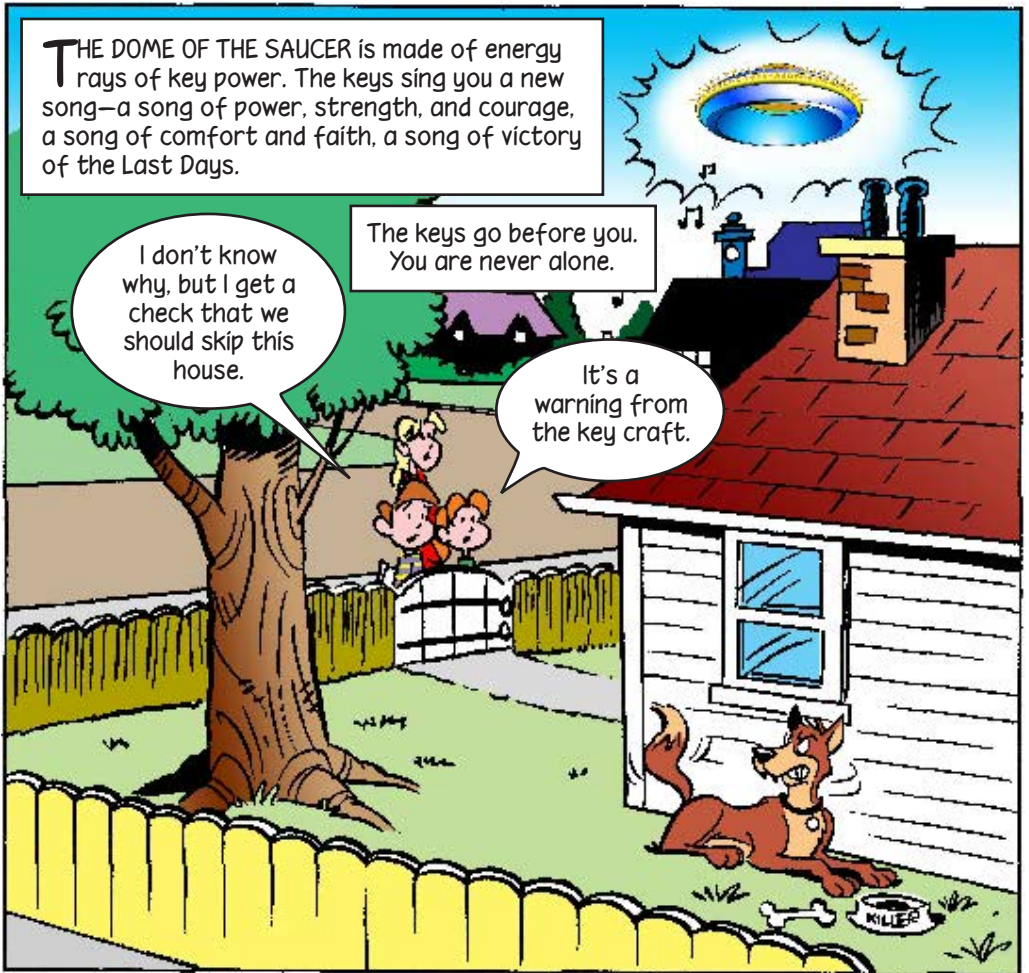

THE DOME OF THE SAUCER is made of energy rays of key power. The keys sing you a new song—a song of power, strength, and courage, a song of comfort and faith, a song of victory of the Last Days.

I don't know why, but I get a check that we should skip this house.

The keys go before you. You are never alone.

It's a warning from the key craft.