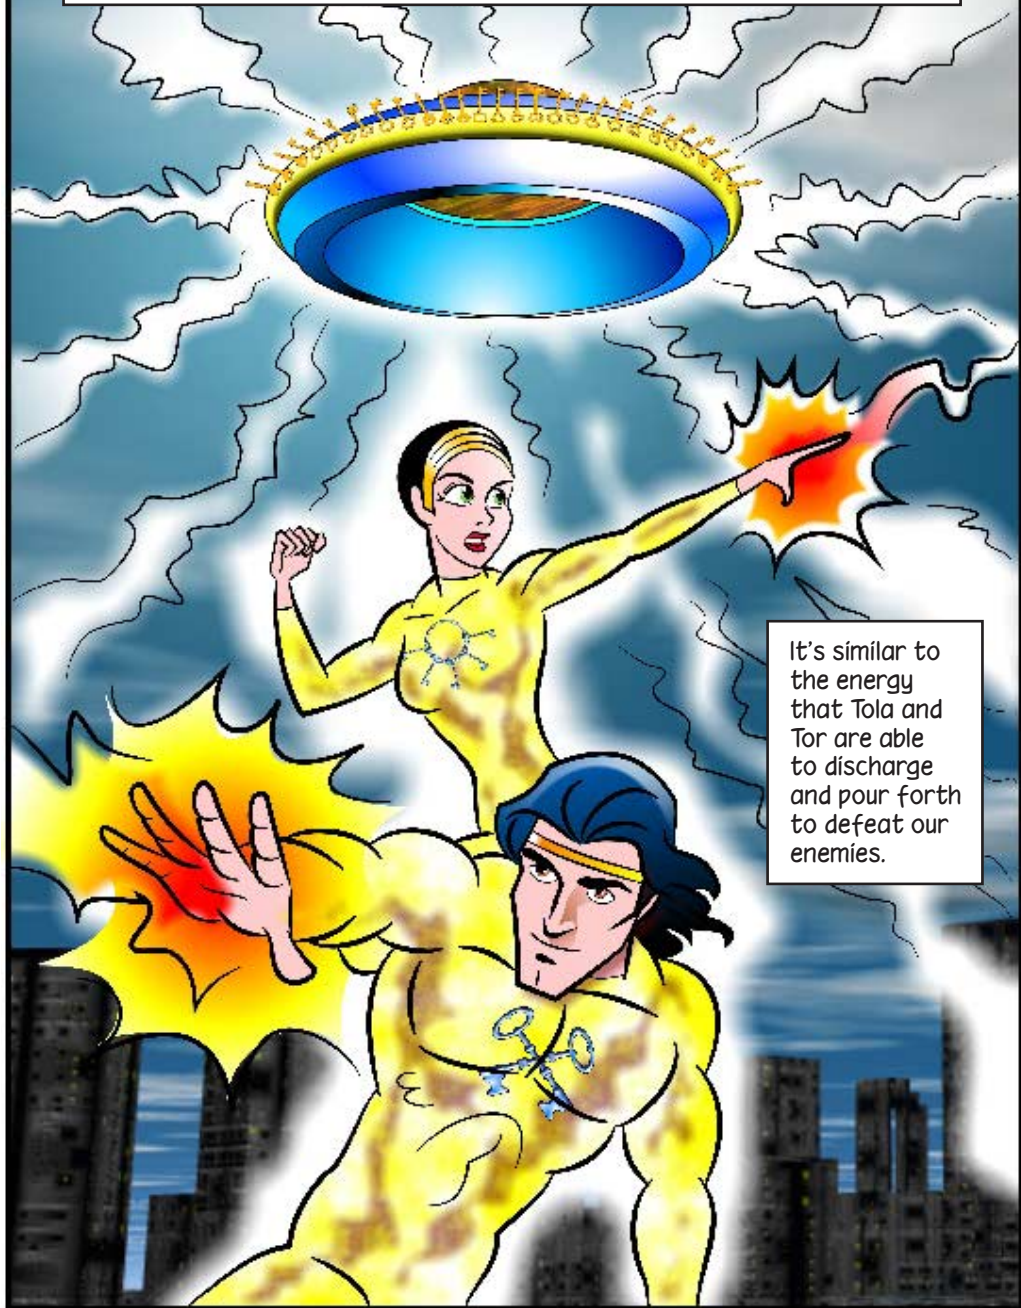

The center of
the saucer seems
to be hollow.

(Edited from "Heavenly Key Craft!" ML #3435, GN1018, 10/02)

Copyright © 2003 by The Family. Art by Zeb.

THE ROOF OR DOME of this vehicle looks like it's comprised of zillions* of rays of some type of energy, all crisscrossing in every which way across the top of the saucer like a type of energy force field.

Its radiance is an absolutely brilliant golden glow. Its pulsations are right in rhythm with the sound it's emitting. This dome also gives off comforting warmth.

ALL AROUND the circumference of this vehicle there are so many keys hanging that it looks like a fringe hanging on the edge. The keys look like they're made of fire!

NOW THE SAUCER IS BEGINNING TO SPIN AROUND and around very fast, which causes the keys to stick straight out from the edge of the saucer. The energy from the force field of the dome is magnified hundreds of times over, and is gushing into the keys and then out all over!

WHEN YOU CALL ON THE KEYS, you rev up the engines of the key craft, setting it spinning, releasing in great force its energy to destroy all evil.

There are many, many key crafts. They go wherever the power of the keys is needed and called upon.