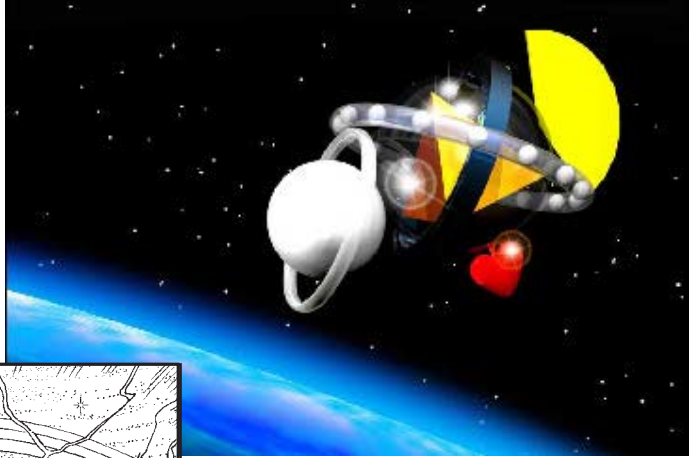

Other Heavenly Space Vehicles

Jesus:

AS I showed Grandpa the incredible space vehicle that transports the Heavenly City; as I showed Ezekiel many powerful heavenly wheels, and pictures of My heavenly