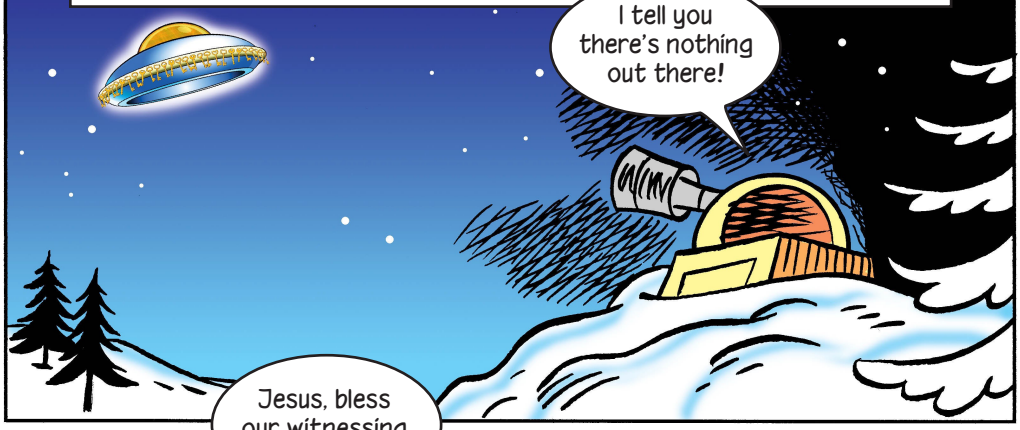

THE KEY CRAFT transports the might and power and energy of the keys. It is spiritual, so instruments of man cannot detect it, yet it is real, and it is to assist you in these Last Days.

Jesus, bless our witnessing today!