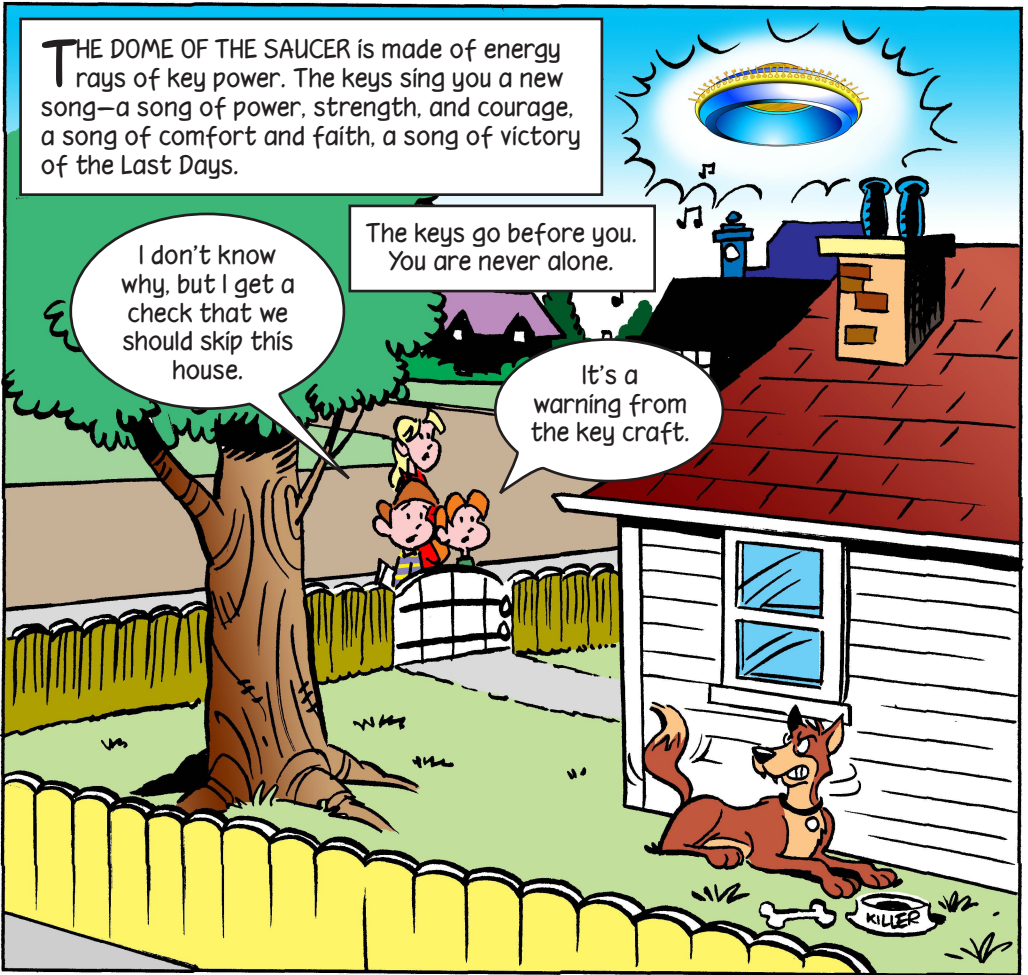

THE DOME OF THE SAUCER is made of energy rays of key power. The keys sing you a new song—a song of power, strength, and courage, a song of comfort and faith, a song of victory of the Last Days.

I don't know why, but I get a check that we should skip this house.

The keys go before you. You are never alone.

It's a warning from the key craft.